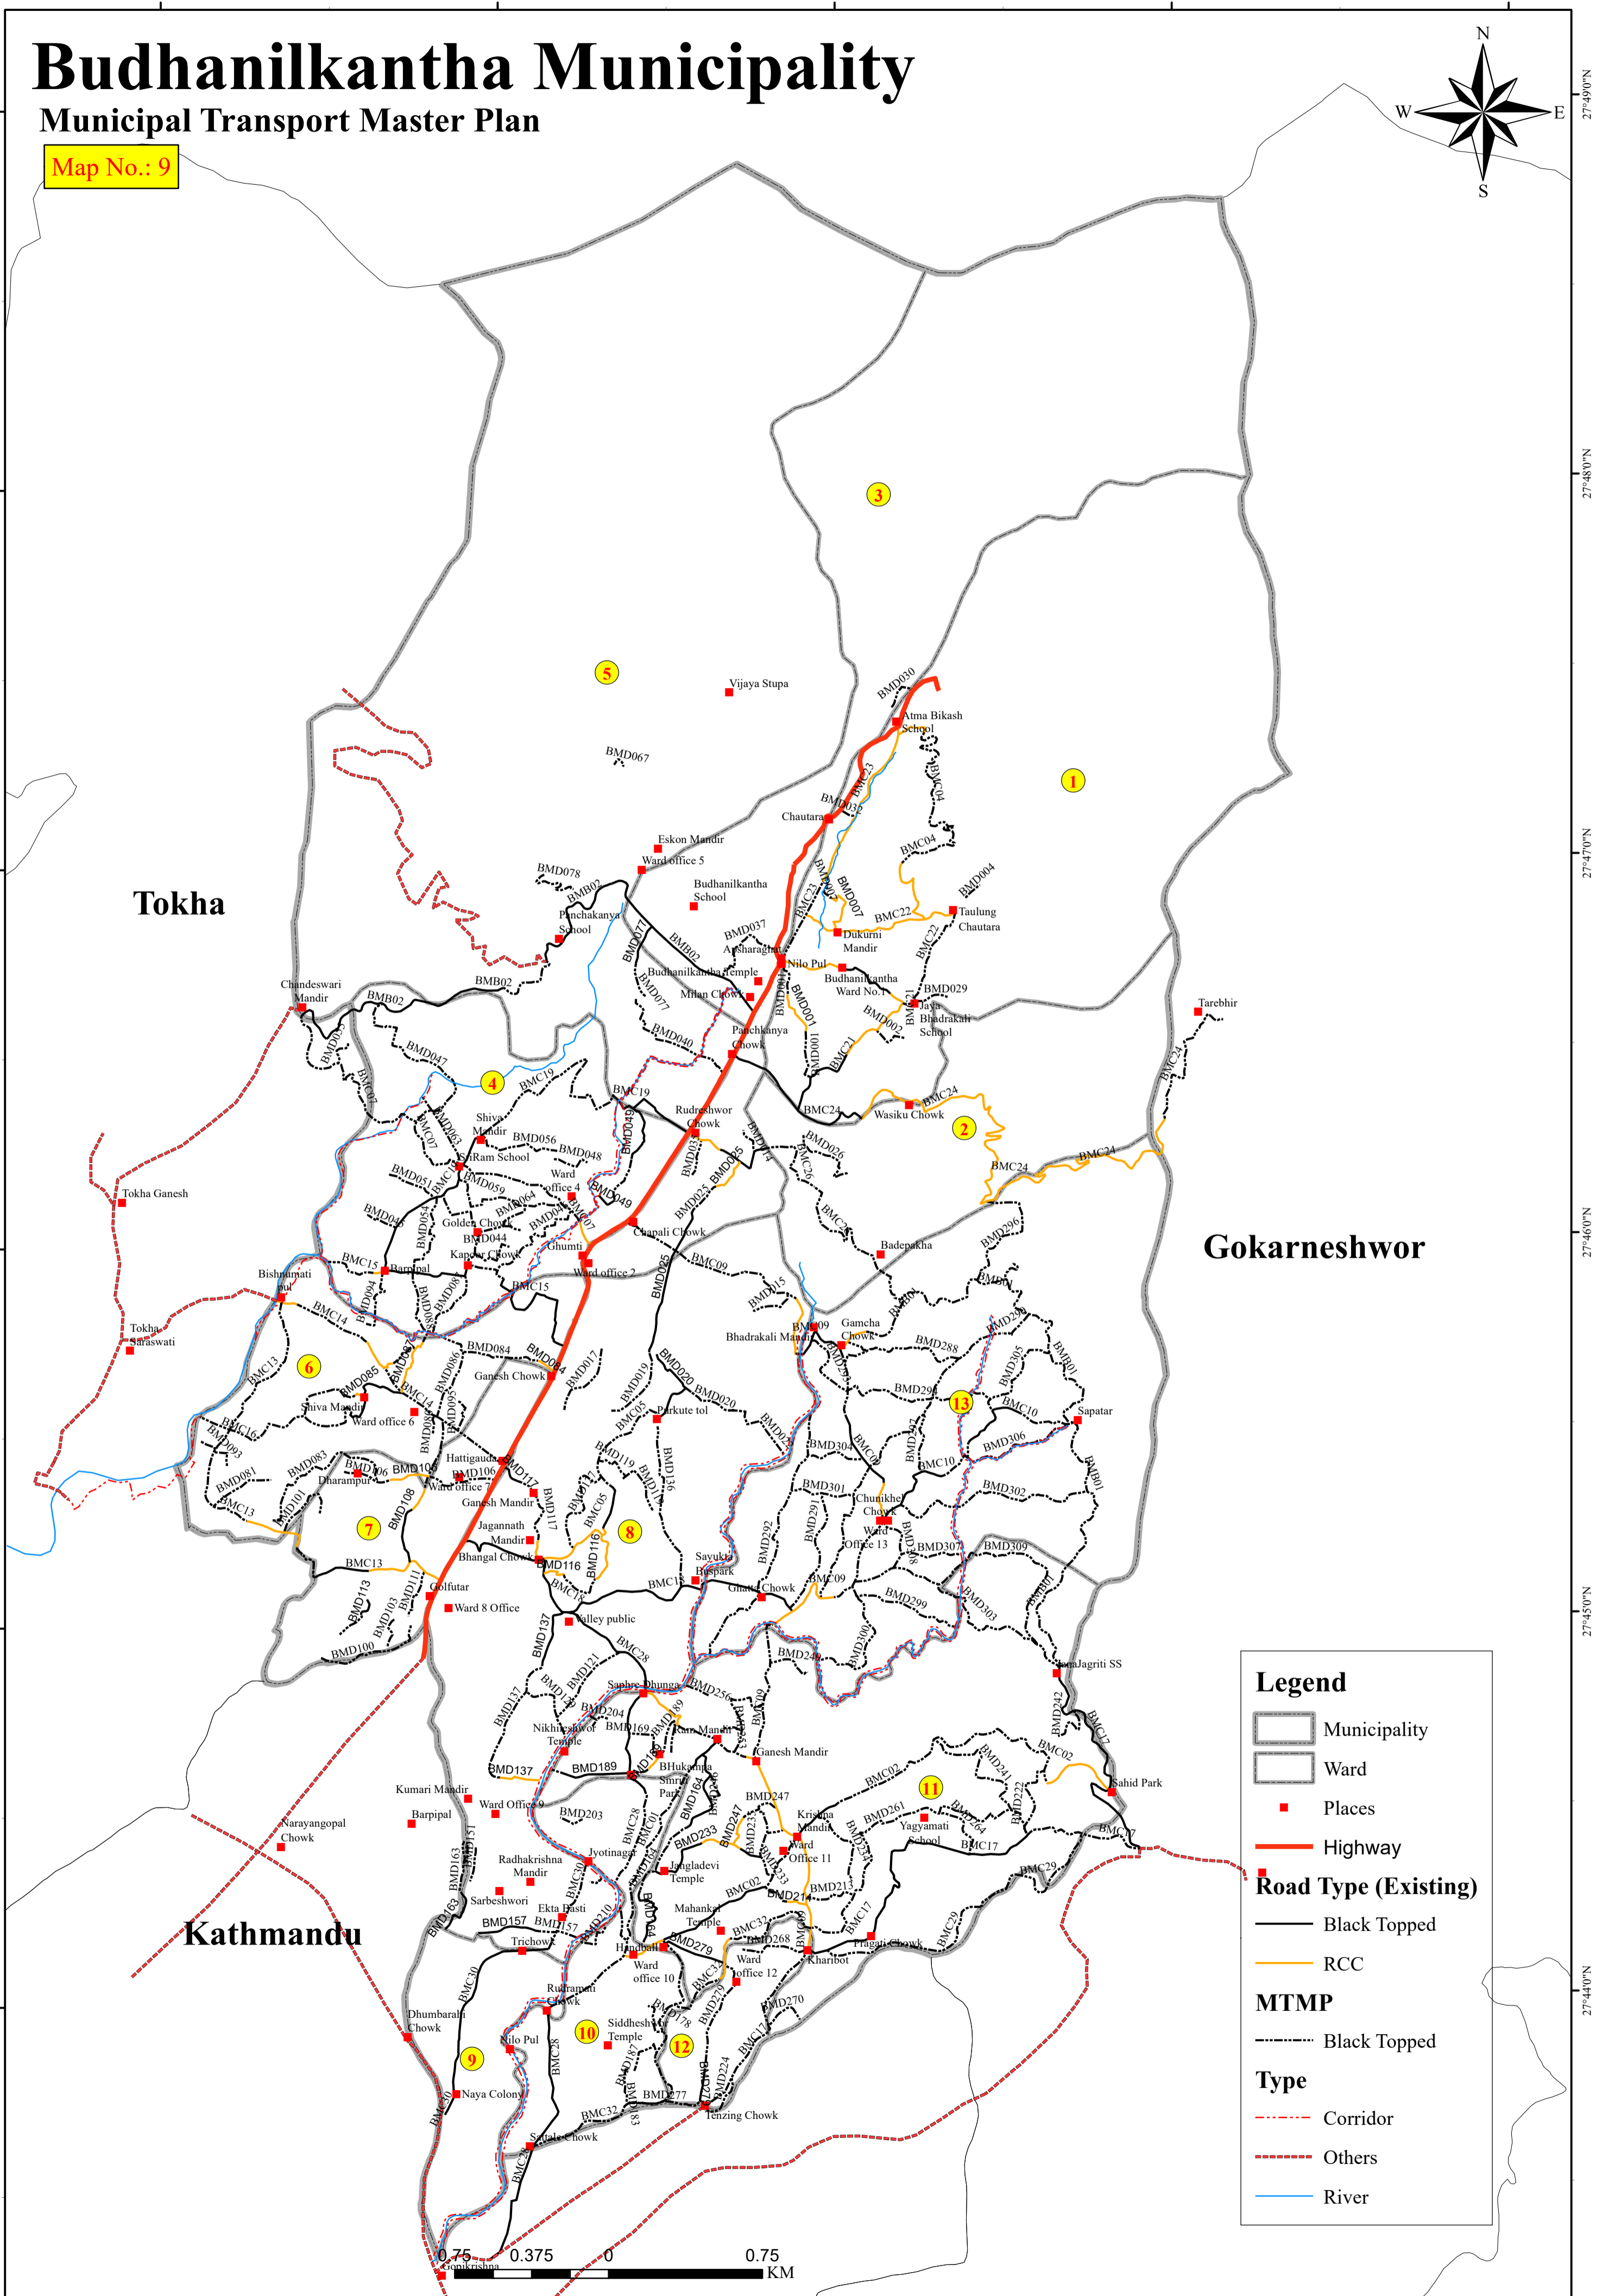

Budhanilkantha Municipality

Municipal Transport Master Plan

Map No.: 9

Legend

- Municipality
- Ward
- Places
- Highway
- Road Type (Existing)**
 - Black Topped
 - RCC
- MTMP**
 - Black Topped
- Type**
 - Corridor
 - Others
 - River